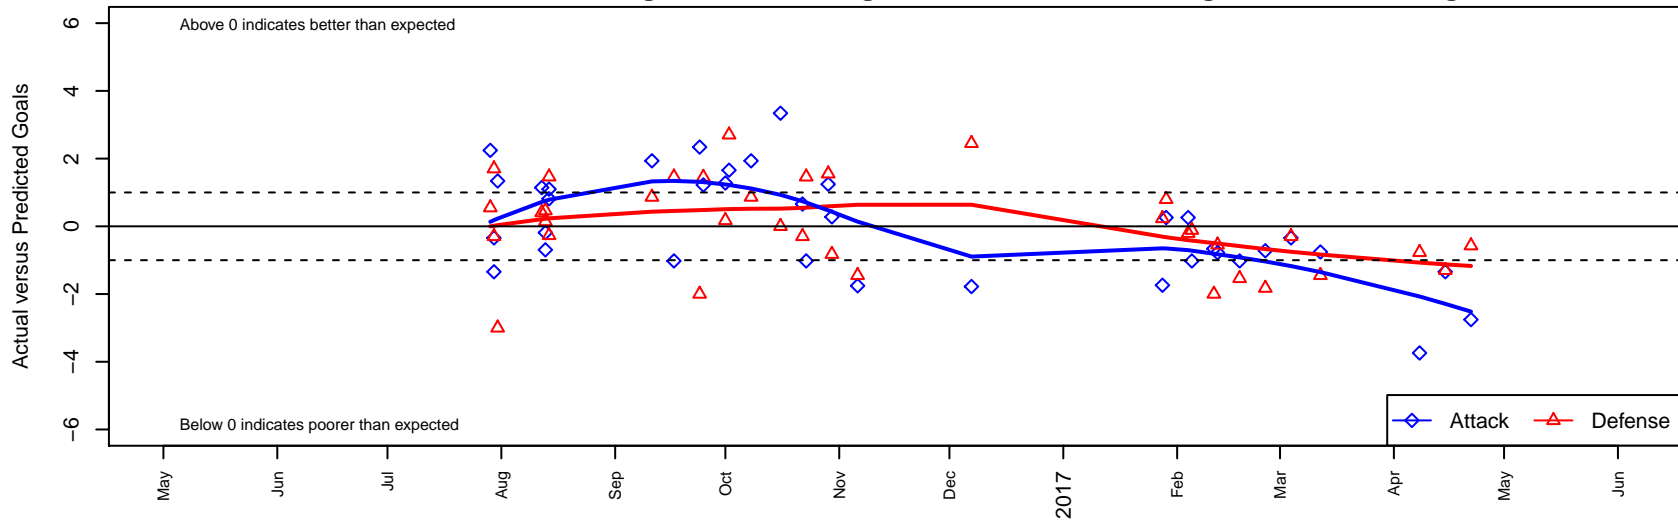

# River Plate SC River A B02

River Plate SC  
 NE Portland, OR  
 B02 total strength=1424  
 attack=13.16 defense=5.75  
 fall league = PTT B02 Premier  
 spr league = Win OYS B02 Premier Green  
 notes= RPFC; NPS

**River Plate SC River A B02**  
 Dots are actual minus expected GF (blue circles) and GA (red triangles).  
 Blue line is smoothed change in attack strength. Red is smoothed change in defense strength.

**attack and defense variance (black dot)  
relative to other teams  
and top 10 in region**

**attack and defense rating  
relative to others at age  
and all opponents in last 13 months**

**Performance relative to 13 month average**