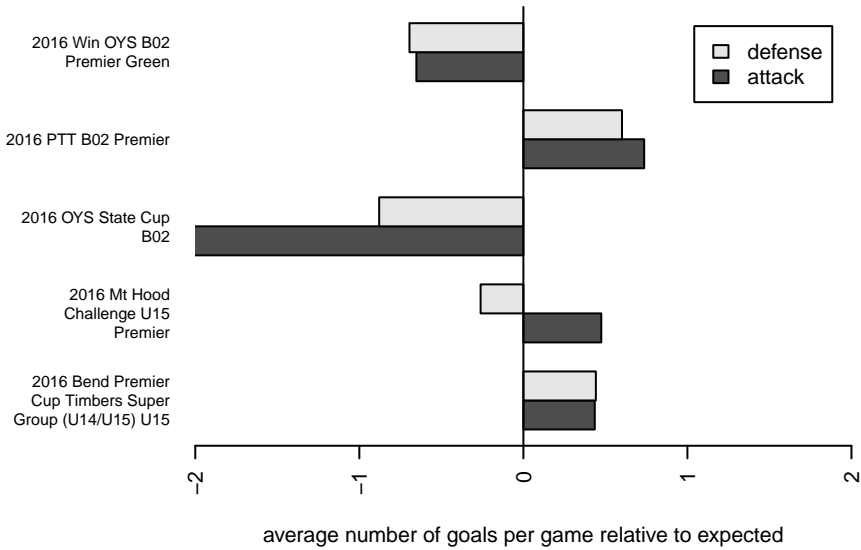

**River Plate SC River A B02**  
 Dots are actual minus expected GF (blue circles) and GA (red triangles).  
 Blue line is smoothed change in attack strength. Red is smoothed change in defense strength.

**attack and defense variance (black dot)  
relative to other teams  
and top 10 in region**

**attack and defense rating  
relative to others at age  
and all opponents in last 13 months**

**Performance relative to 13 month average**