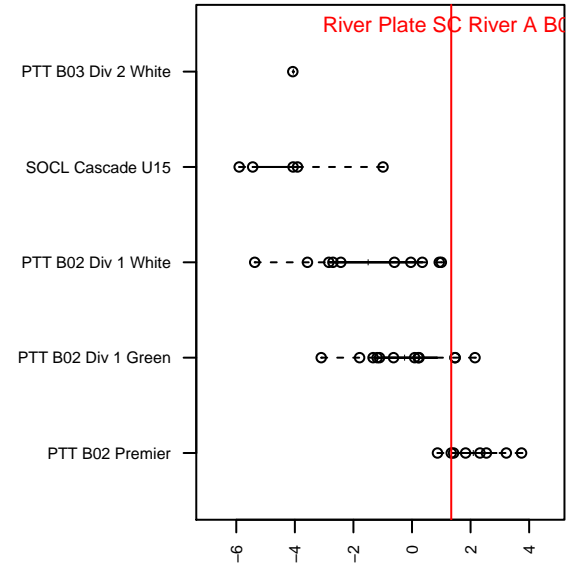

# River Plate SC River A B02

River Plate SC  
 NE Portland, OR  
 B02 total strength=1424  
 attack=13.16 defense=5.75  
 fall league = PTT B02 Premier  
 spr league = Win OYS B02 Premier Green  
 notes= RPFC; NPS

alt names used:  
 RPSC 02B PREMIER  
 RPSC 02B PREMIER  
 RIVER PREMIER SC RIVER BOYS 2002 (OR)  
 RIVER PLATERPSC RIVER B02  
 RPSC 02B River

Venues played:  
 2016 Mt Hood Challenge U15 Premier  
 2016 Bend Premier Cup Timbers Super Group  
 2016 PTT B02 Premier  
 2016 Win OYS B02 Premier Green  
 2016 OYS State Cup B02

**River Plate SC River A B02**  
 Dots are actual minus expected GF (blue circles) and GA (red triangles).  
 Blue line is smoothed change in attack strength. Red is smoothed change in defense strength.

**attack and defense variance (black dot)  
relative to other teams  
and top 10 in region**

**attack and defense rating  
relative to others at age  
and all opponents in last 13 months**

**Performance relative to 13 month average**